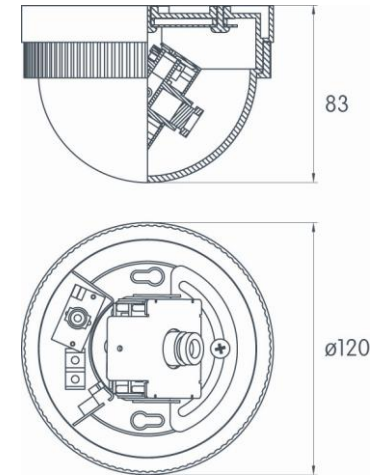

GKB P3107 PnP IP Camera

Video	Image Sensor	CMOS
	Number of Effective Pixels	NTSC: 510(H) * 492(V) / PAL: 500(H) * 582(V)
	Video Compression	MPEG4
	Video Streams	2
	Resolution	176 * 120, 352 * 240, 720 * 480
	Frame Rate	Up to 30 FPS in All Resolutions
	Min. Illumination	0.3 Lux, 50 IRE, F1.4 / 0.01 Lux, 10 IRE, F1.4
	Gamma	0.45
	S/N Ratio	>48 dB
	Sync. Mode	Internal Sync
	Scanning System	2:1 Interlace
	Shutter Control	NTSC: 1/60-1/100,000 sec. PAL: 1/50-1/100,000 sec.
	BNC Video Output	1.0Vpp.75ohm
	Night Mode	Auto
	Auto Electronics Shutter	ON
	Auto Gain Control	ON
	Back Light Compensation	ON
	White Balance	ATW
Power	Power Supply	12V DC
	Power Consumption	3.6 W
Lens	3.6mm Board Lens (standard)	
	4.0/6.0/8.0 mm Board Lens (Optional)	
Dimension	82.6(H) * 117.5(Ø) mm	
Weight	0.5kg	
Operating Temperature	-10°C ~ 60°C	

Dimension (mm)

Network	Protocol	HTTP, TCP, UDP, ICMP, RTSP, IGMP, RTCP, SMTP, FTP, UPnP DNS, DHCP, PPPoE
	Ethernet	10/100Mbps Fast Ethernet RJ-45 Port
Software	Operating System	Windows XP and above
	Software Package	zIP View™ (36 CH. Management Software)

For more information about this product, please visit us at www.gkbsecurity.com
© 2010 GKB Security Corporation. Specifications are subject to change without prior notice.