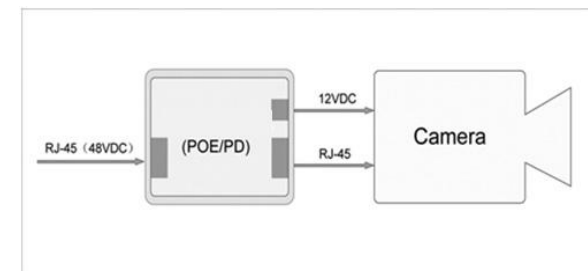

## GKB DA301 PoE Power Device

Ethernet Power Supply Unit (External PoE Device)

GKB DA301 is a power device that takes network and power transmission from a PoE switch and delivers to IP camera into separate outputs. GKB DA301 is the external device which enables PoE for those non-PoE IP cameras.

Features:

- Provide PoE Function for IP cameras
- Support Standard PoE Switch
- Output 12VDC (13W)

Alternate Views

### GKB Diplomat™ DA301

Model. No	GKB DA301
Input	RJ-45 (48VDC)
Output	RJ-45 + DC Jack (12VDC, 13W)
Dimension	68 *56 * 24 mm